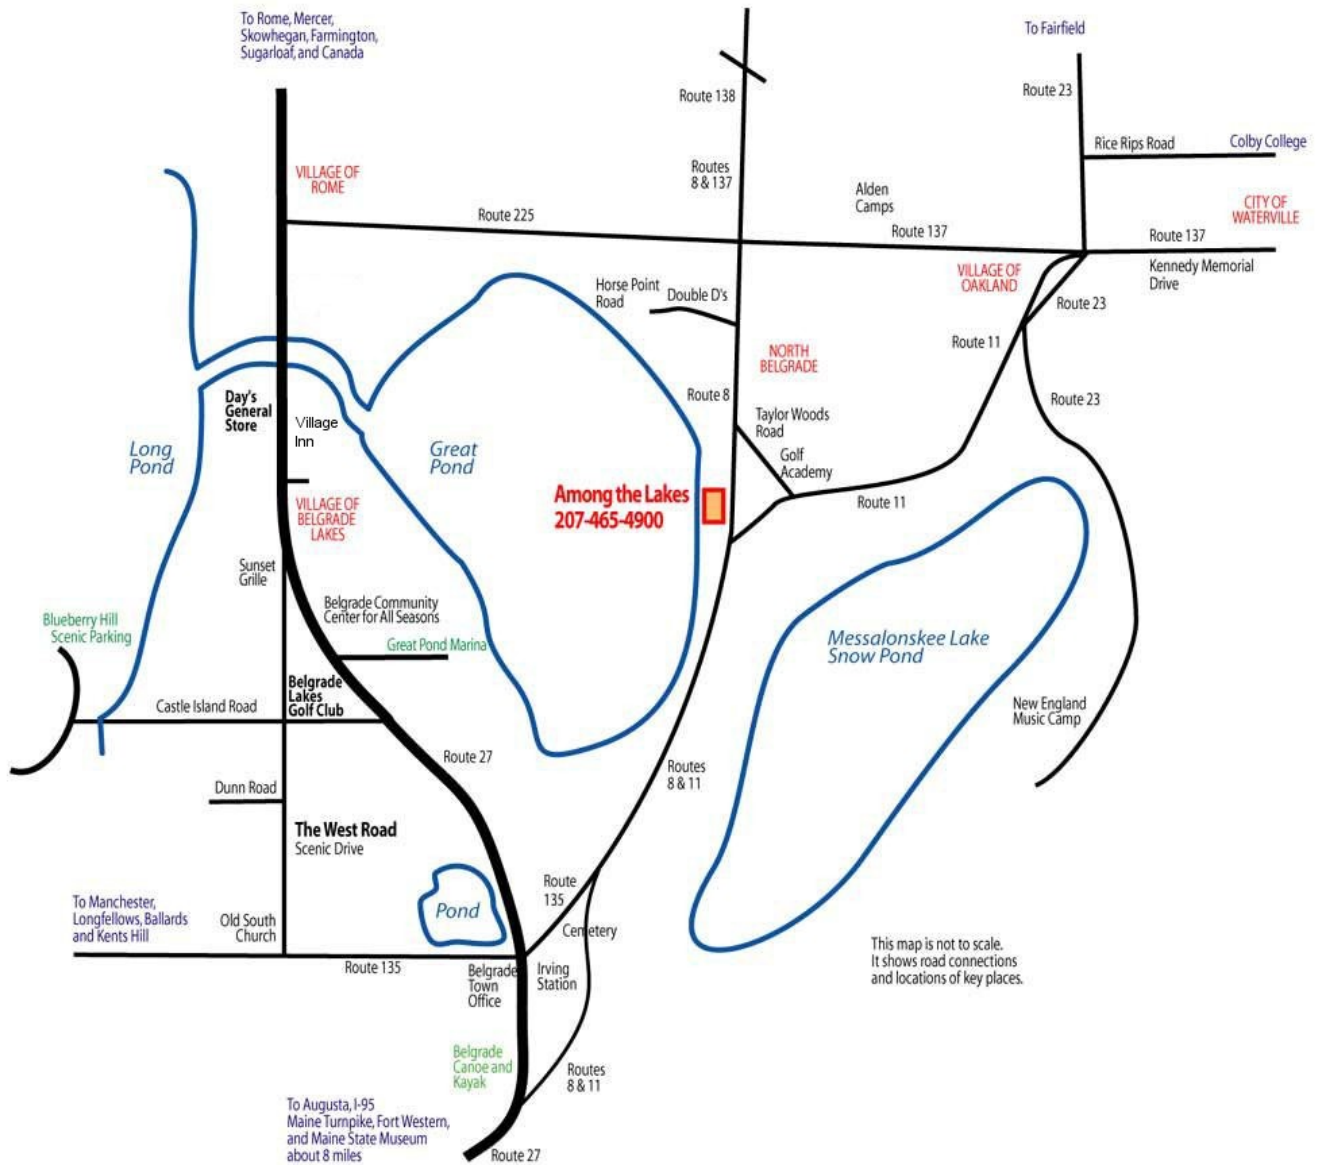

Among the Lakes B & B  
 Route 8  
 Belgrade, ME 04917

**From the South:** Take I-95 north to the Augusta/Belgrade exit at mile 112B. Head north on Routes 8, 11, and 27 (it's all one road at that point) for about 9 miles. Turn right on Routes 8 and 11 (as it bears away from Route 27). Travel 3.2 miles to the junction of Routes 8 and 11. Look for the "Welcome to North Belgrade" sign. At the sign, bear left onto Route 8 North. Go 0.2 miles. We are the second house on the left side of the road.

**From the North:** On I-95 South take Exit 127 Waterville/Oakland. Go to light at end of ramp and turn right onto Route 11 South toward Oakland. Go to the second light (1.5 miles). Follow Route 11 through Oakland toward Belgrade (5.8 miles). Turn right onto Route 8 North toward North Belgrade. Among the Lakes is the second house on the left (0.2 miles). Total mileage from 95 South to the B&B is 7.5 miles.